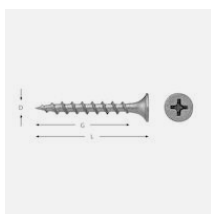

# Product datasheet

All-round screw (external) for wood stud

**V/S/B**  
VÄSTSVENSK BYGGSKRUV AB

**Function:** Sharp tip and threads adapted for anchoring in wood. The threads immediately grip and tighten the screw into the wood stud.

**V/S/B**  
VÄSTSVENSK BYGGSKRUV AB

**Track type bit:** Philips 2.

**Material:** Case hardened steel.

**Coating:** Zincotech Au, corrosivity class C4, for outdoor use.

D	L	G	Art.no	E-number	Quantity	Pack.	MB
3.9	30	24	B130		8000	Bulk pack	
3.9	30	24	130		800	Packaging	8
3.9	41	35	B141		5000	Bulk pack	
3.9	41	35	1419		600	Packaging	8
3.9	51	44	B151		3500	Bulk pack	
3.9	51	44	1519		400	Packaging	8