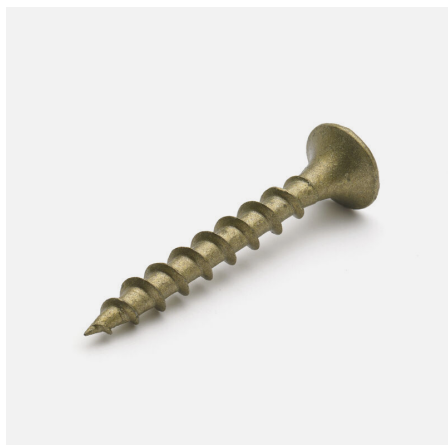

# Product datasheet

All-round screw (external) for wood stud

**V/S/B**  
VÄSTSVENSK BYGGSKRUV AB

**Function:** Sharp tip and threads adapted for anchoring in wood. The threads immediately grip and tighten the screw into the wood stud.

**V/S/B**  
VÄSTSVENSK BYGGSKRUV AB

**Track type bit:** Philips 2.

**Material:** Case hardened steel.

**Coating:** Zincotech Au, corrosivity class C4, for outdoor use.

D	L	G	Art.no	E-number	Quantity	Pack.	MB
3.9	30	24	B130		8000	Bulk pack	
3.9	30	24	130		800	Packaging	8
3.9	41	35	B141		5000	Bulk pack	
3.9	41	35	1419		600	Packaging	8
3.9	51	44	B151		3500	Bulk pack	
3.9	51	44	1519		400	Packaging	8