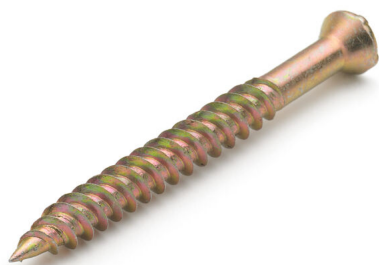

# Skirting screw for steel plate max 1 mm

**V/S/B**  
VÄSTSVENSK BYGGSKRUV AB

**Function:** Straight tip with double thread grooves that grip immediately, penetrate the steel plate very quickly as the head sinks in by itself.

**Drive type:** Philips 2.

**Material:** Case hardened steel.

**Surface treatment:** ZPY = Zinc-plated 5 my yellow, WHITE = white lacquered RAL 9010, for indoor use.

D	L	Surface treat.	G	Art.no	Quantity	Pack.	MB
3.8	41	ZPY	29	G9041	5000	Bulk pack	
3.8	41	ZPY	29	G9941	200	Packaging	16
3.8	57	ZPY	37	G9057	3500	Bulk pack	
3.8	57	ZPY	37	G9957	150	Packaging	16
3.8	41	WHITE	29	V9041	5000	Bulk pack	
3.8	41	WHITE	29	V9941	200	Packaging	16
3.8	57	WHITE	37	V9057	3500	Bulk pack	
3.8	57	WHITE	37	V9957	150	Packaging	16
3.8	41	ZPY	29	SBG9141	10	Pack	10
3.8	57	ZPY	37	SBG9157	10	Pack	10
3.8	41	WHITE	29	SBV9141	10	Pack	10
3.8	57	WHITE	37	SBV9157	10	Pack	10