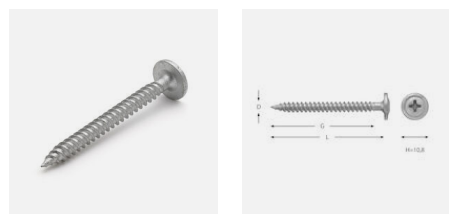

# Product datasheet

Round washer head screw (external) for wood studs and steel plates max 1 mm

**V/S/B**  
VÄSTSVENSK BYGGSKRUV AB

**Function:** Sharp tip with double thread grooves that grip the wood studs and steel plates immediately. Suitable for installation where a flat head is required and for fixing sheet metal to sheet metal.

**Track type bit:** Philips 2.

**Material:** Case hardened steel.

**Coating:** Zincotech Ag, corrosivity class C4, for outdoor use.

**Installation instructions:** A power screwdriver with a speed of 2,000-3,000 rpm is recommended.