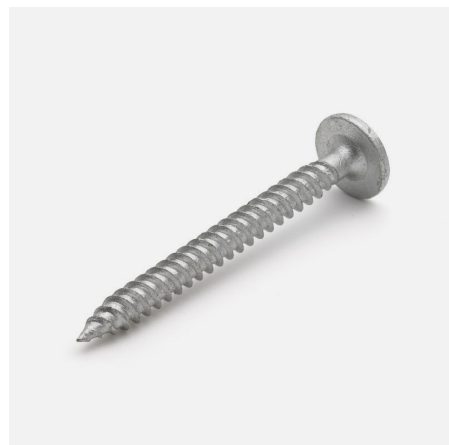

# Product datasheet

Round washer head screw (external) for wood studs and steel plates max 1 mm

**V/S/B**  
VÄSTSVENSK BYGGSKRUV AB

**Function:** Sharp tip with double thread grooves that grip the wood studs and steel plates immediately. Suitable for installation where a flat head is required and for fixing sheet metal to sheet metal.

**Track type bit:** Philips 2.

**Material:** Case hardened steel.

**Coating:** Zincotech Ag, corrosivity class C4, for outdoor use.

**Installation instructions:** A power screwdriver with a speed of 2,000-3,000 rpm is recommended.