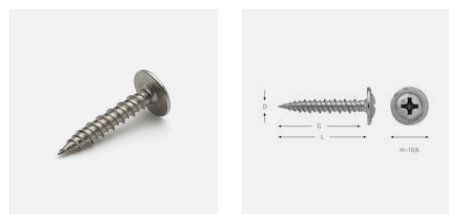

# Product datasheet

Round washer head screw (A2 stainless steel) for wood studs and steel plates max 1 mm

V/S/B  
VÄSTSVENSK BYGGSKRUV AB

**Function:** Straight tip with double thread wood and steel grooves (Hi-low) that grip the wood and the pre-drilled steel immediately. Suitable for installation where a flat head is required.

**Track type bit:** Philips 2.

**Material:** Stainless steel (A2).

**Installation instructions:** A power screwdriver with a speed of 2,000-3,000 rpm is recommended.

V/S/B  
VÄSTSVENSK BYGGSKRUV AB

The steel plate may need to be pre-drilled when assembled using stainless steel screws