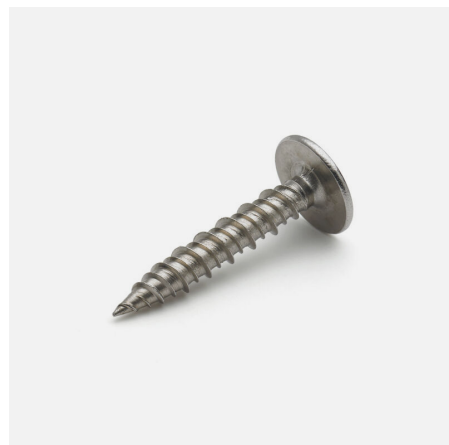

# Product datasheet

Round washer head screw (A2 stainless steel) for wood studs and steel plates max 1 mm

V/S/B  
VÄSTSVENSK BYGGSKRUV AB

**Function:** Straight tip with double thread wood and steel grooves (Hi-low) that grip the wood and the pre-drilled steel immediately. Suitable for installation where a flat head is required.

**Track type bit:** Philips 2.

**Material:** Stainless steel (A2).

**Installation instructions:** A power screwdriver with a speed of 2,000-3,000 rpm is recommended.

V/S/B  
VÄSTSVENSK BYGGSKRUV AB

The steel plate may need to be pre-drilled when assembled using stainless steel screws