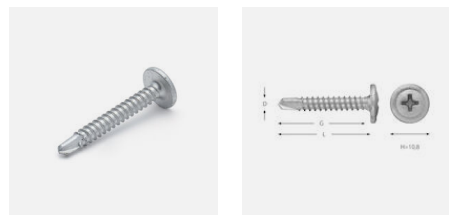

Product datasheet

Round washer head screw (external) for steel plate max 2 mm

V/S/B

Function: Drill tip with single thread steel grooves, drills very quickly in steel thicknesses up to 2 mm. Suitable for installation where a flat head is required and for fixing sheet metal to sheet metal.

V/S/B

VÄSTSVENSK BYGGSKRUV AB

Track type bit: Philips 2.

Material: Case hardened steel.

Coating: Zincotech Ag, corrosivity class C4, for outdoor use.

Installation instructions: A power screwdriver with a speed of 2,000-3,000 rpm is recommended.