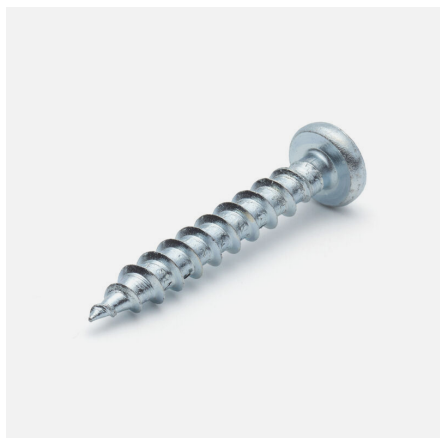

Product datasheet

Drywall round washer head screw for wood stud

V/S/B
VÄSTSVENSK BYGGSKRUV AB

Function: Deep thread for fastening to wood or directly to drywall
Pan head adapted for visible installation, boxes, etc.

Track type bit: Philips 2.

Material: Case hardened steel.

Coating: Zinc-plated 5 my, for indoor use.

Installation instructions: When assembling directly into drywall, screw by hand.

When assembling directly into drywall, screw by hand.