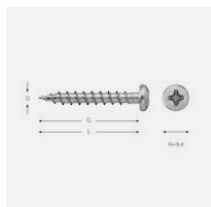

Product datasheet

Drywall round washer head screw for wood stud

V/S/B
VÄSTSVENSK BYGGSKRUV AB

Function: Deep thread for fastening to wood or directly to drywall
Pan head adapted for visible installation, boxes, etc.

Track type bit: Philips 2.

Material: Case hardened steel.

Coating: Zinc-plated 5 my, for indoor use.

Installation instructions: When assembling directly into drywall, screw by hand.

When assembling directly into drywall, screw by hand.