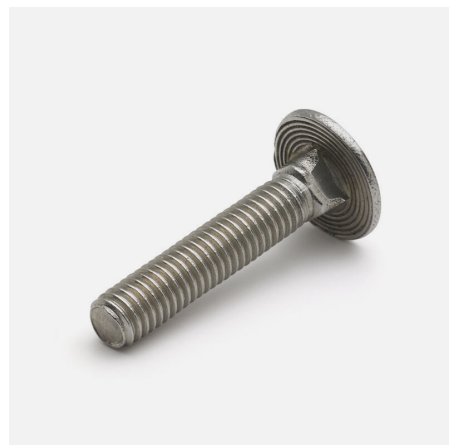

# Product datasheet

MVBF (A2 stainless steel)

**V/S/B**  
VÄSTSVENSK BYGGSKRUV AB

**Function:** Bolt (trolley bolt) with pan head and square as set out in DIN 603.

**Material:** Stainless steel (A2).

**V/S/B**  
VÄSTSVENSK BYGGSKRUV AB

MVBF (A2 stainless steel) is fully threaded.

D	L	Art.no	E-number	Quantity	Pack.	MB
6	20	92620		100	Packaging	16
6	30	92630		100	Packaging	12
6	40	92640		100	Packaging	12
6	50	92650		100	Packaging	12
6	60	92660		100	Packaging	6
6	80	92680		100	Packaging	6
8	30	92830		100	Packaging	12
8	40	92840		100	Packaging	6
8	50	92850		100	Packaging	6
8	60	92860		100	Packaging	6
8	70	92870		50	Packaging	8
8	80	92880		50	Packaging	6
8	100	928100		50	Packaging	6
8	120	928120		50	Packaging	6
10	60	921060		50	Packaging	6
10	80	921080		50	Packaging	6
10	100	9210100		25	Packaging	8
10	120	9210120		25	Packaging	8