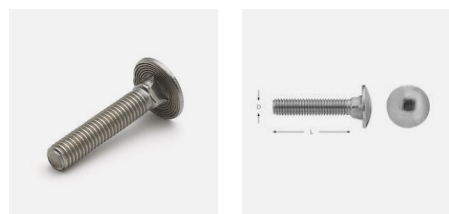

# Product datasheet

MVBF (A2 stainless steel)

**V/S/B**  
VÄSTSVENSK BYGGSKRUV AB

**Function:** Bolt (trolley bolt) with pan head and square as set out in DIN 603.

**Material:** Stainless steel (A2).

**V/S/B**  
VÄSTSVENSK BYGGSKRUV AB

MVBF (A2 stainless steel) is fully threaded.

D	L	Art.no	E-number	Quantity	Pack.	MB
6	20	92620		100	Packaging	16
6	30	92630		100	Packaging	12
6	40	92640		100	Packaging	12
6	50	92650		100	Packaging	12
6	60	92660		100	Packaging	6
6	80	92680		100	Packaging	6
8	30	92830		100	Packaging	12
8	40	92840		100	Packaging	6
8	50	92850		100	Packaging	6
8	60	92860		100	Packaging	6
8	70	92870		50	Packaging	8
8	80	92880		50	Packaging	6
8	100	928100		50	Packaging	6
8	120	928120		50	Packaging	6
10	60	921060		50	Packaging	6
10	80	921080		50	Packaging	6
10	100	9210100		25	Packaging	8
10	120	9210120		25	Packaging	8