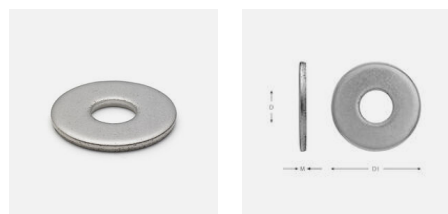

# Product datasheet

Boat washer (A4 stainless steel)

**V/S/B**  
VÄSTSVENSK BYGGSKRUV AB

**Function:** Washer (round boat washer) as set out in DIN 9021A/ISO 7093.

**Material:** Stainless steel (A4).

**V/S/B**  
VÄSTSVENSK BYGGSKRUV AB